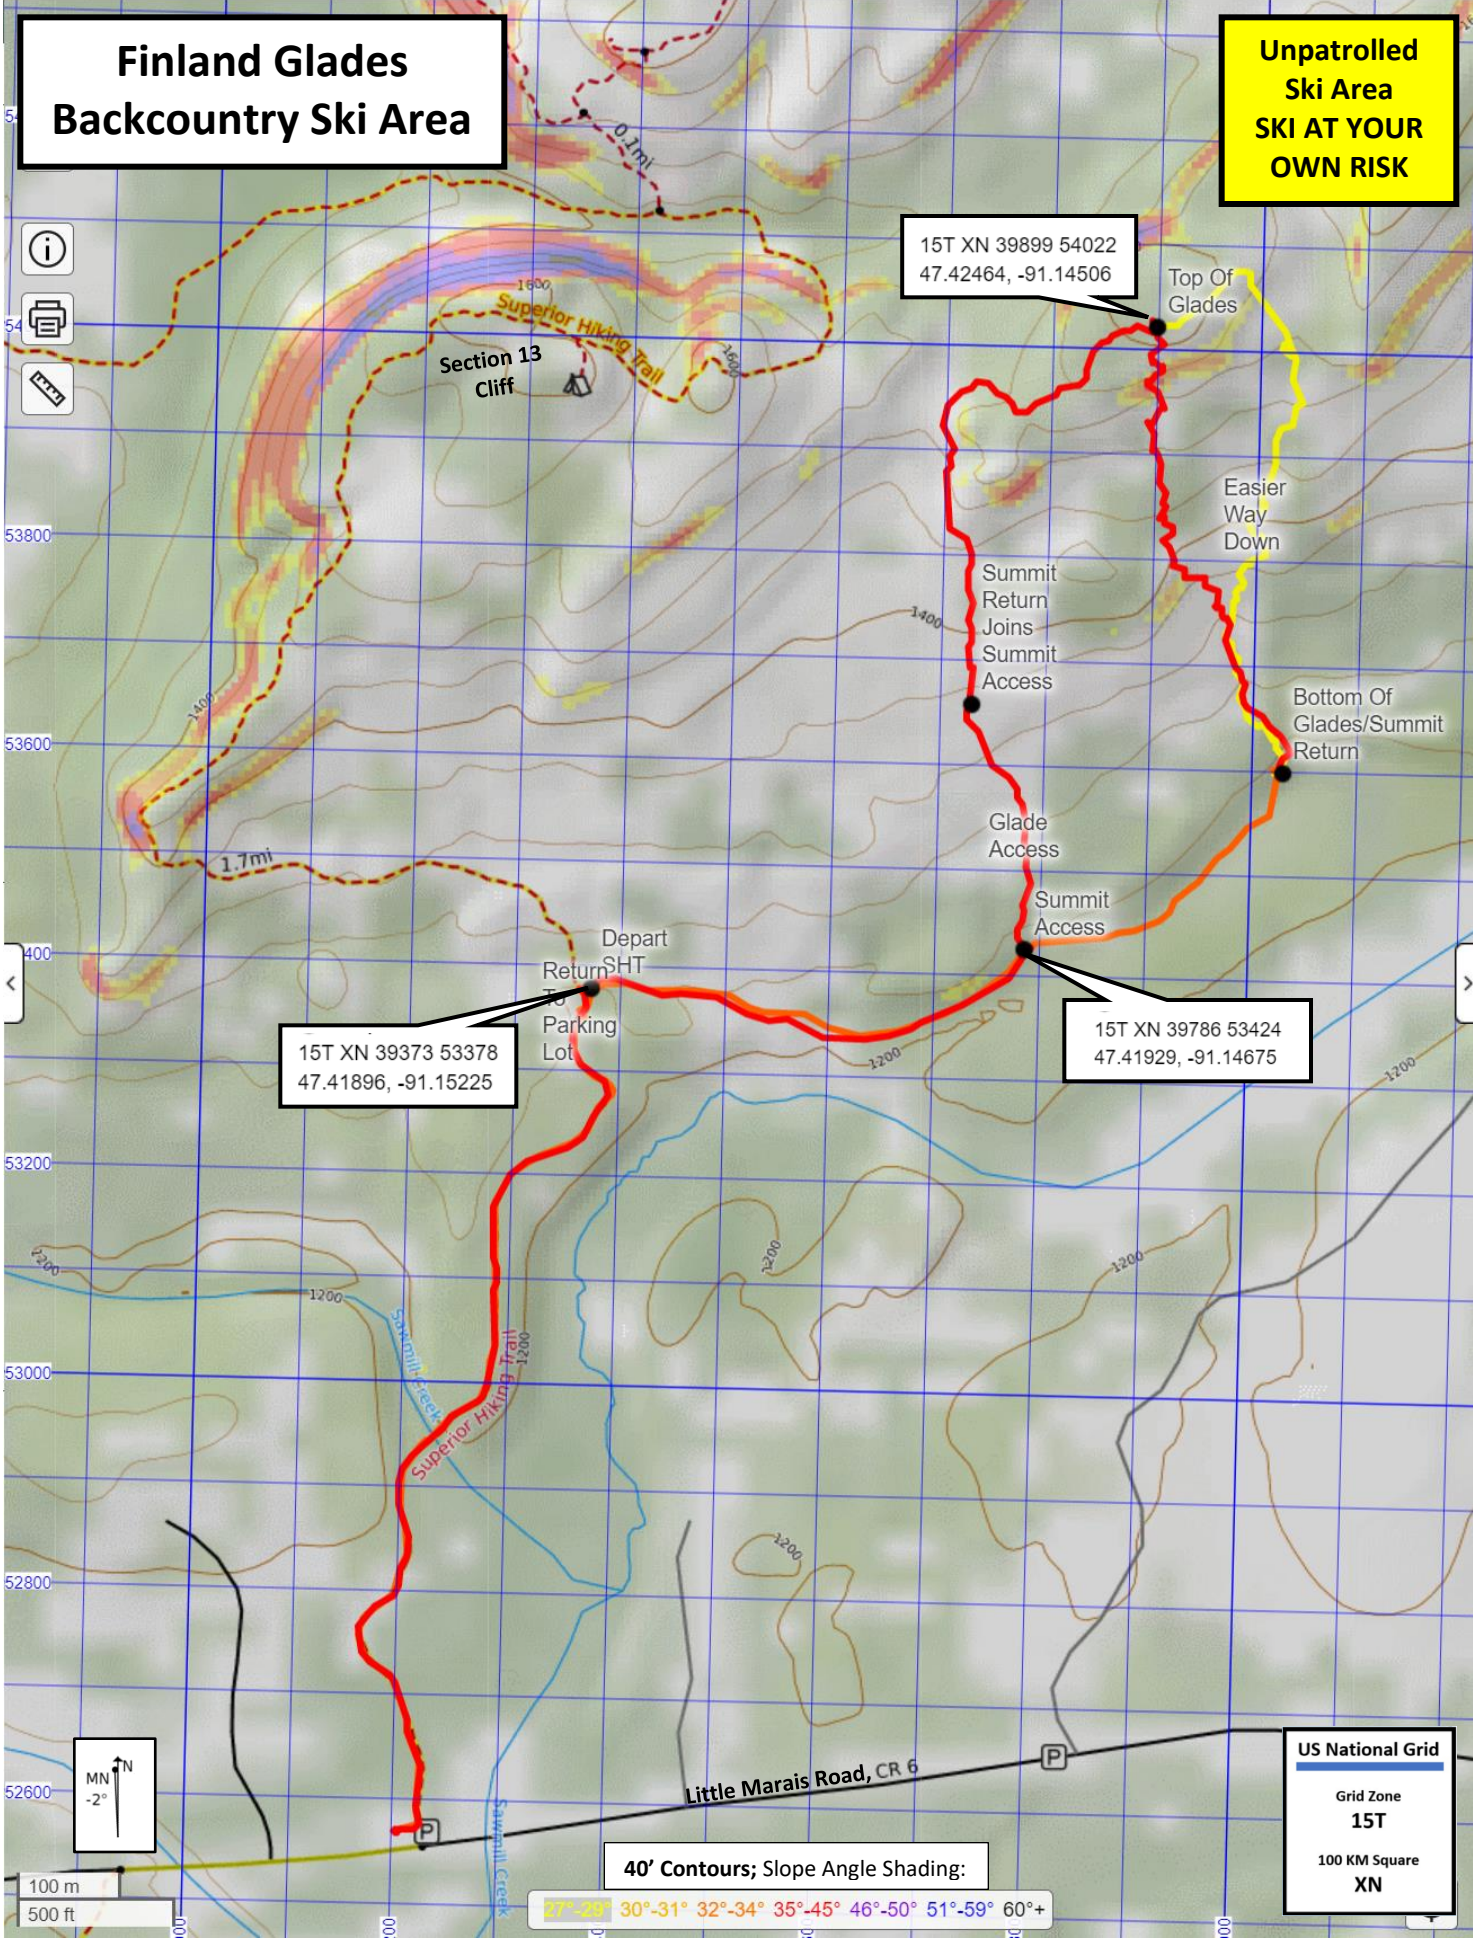

Finland Glades Backcountry Ski Area

**Unpatrolled
Ski Area
SKI AT YOUR
OWN RISK**

15T XN 39373 53378
47.41896, -91.15225

15T XN 39899 54022
47.42464, -91.14506

15T XN 39786 53424
47.41929, -91.14675

100 m
500 ft

40' Contours; Slope Angle Shading:

27°-30° 30°-31° 32°-34° 35°-45° 46°-50° 51°-59° 60°+

US National Grid
Grid Zone
15T
100 KM Square
XN